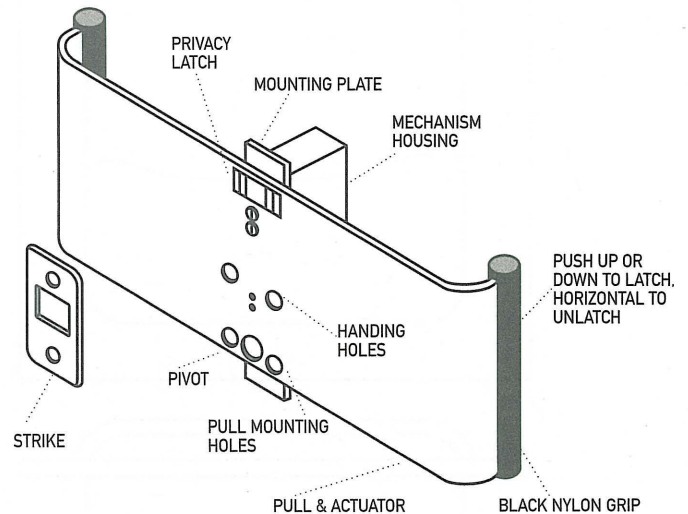

# 1069, 1069L ADA POCKET DOOR PULLS

1069  
Passage

1069L  
Latching Privacy

## 1069/1069L Pocket Door Passage (1069) and Privacy (1069L)

1069-Sliding Door Pull provides ADA compliance for frame width up to 7 inches. Stylish black nylon handles standard. 1069L-Sliding Door Privacy Pull latches and unlatches from inside or outside. Easy installation. Complies with ADA requirement of no twisting or turning motion needed to open, close, latch or unlatch. Operates with heel or edge of hand. No emergency key required. Simple installation. Contemporary design fits all architectural styles and applications. Available in all standard finishes.

This product can be used on 1-3/8" and 1-3/4" thick doors.

*Competitors: None*

*Patent Pending*

*To place orders or receive additional information on this and other TRIMCO products, contact your local representative or call us direct.*