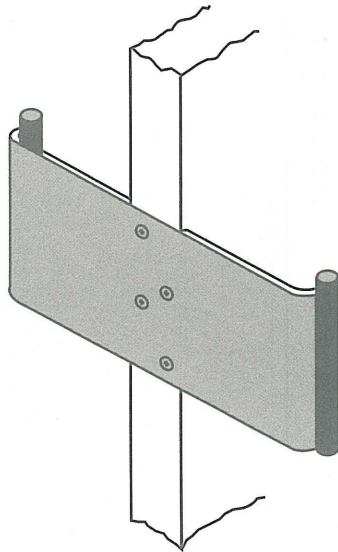

# 1069, 1069L ADA POCKET DOOR PULLS

1069  
Passage

1069L  
Latching Privacy

## 1069/1069L Pocket Door Passage (1069) and Privacy (1069L)

1069-Sliding Door Pull provides ADA compliance for frame width up to 7 inches. Stylish black nylon handles standard. 1069L-Sliding Door Privacy Pull latches and unlatches from inside or outside. Easy installation. Complies with ADA requirement of no twisting or turning motion needed to open, close, latch or unlatch. Operates with heel or edge of hand. No emergency key required. Simple installation. Contemporary design fits all architectural styles and applications. Available in all standard finishes.

This product can be used on 1-3/8" and 1-3/4" thick doors.

*Competitors: None*

*Patent Pending*

*To place orders or receive additional information on this and other TRIMCO products, contact your local representative or call us direct.*