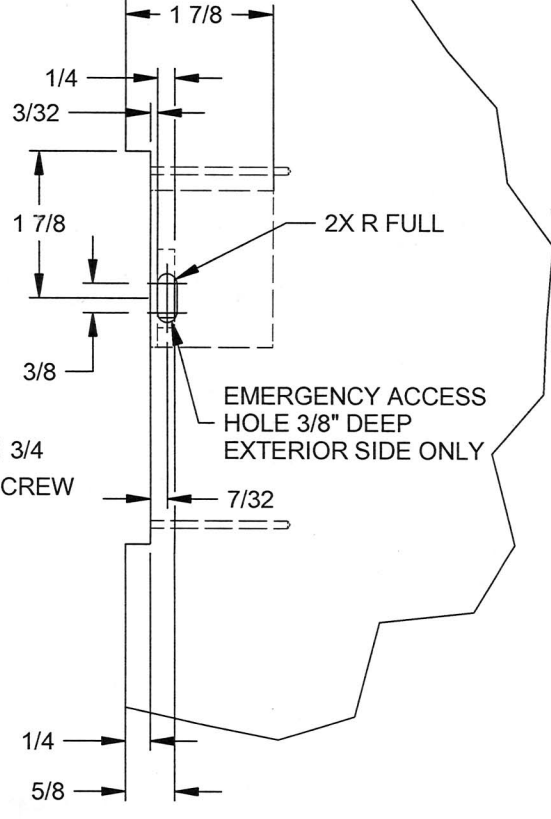

PREP FOR STRIKE
IN WOOD FRAME

DOOR PREP FOR 1-3/8" WOOD DOOR - CENTER PATTERN IN DOOR THICKNESS