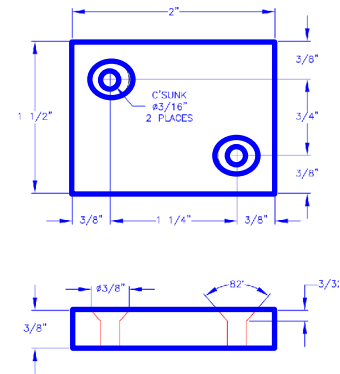

Barn Door Hardware - Flat track

Stop

Anti Jump Block

Flat Strap Roller