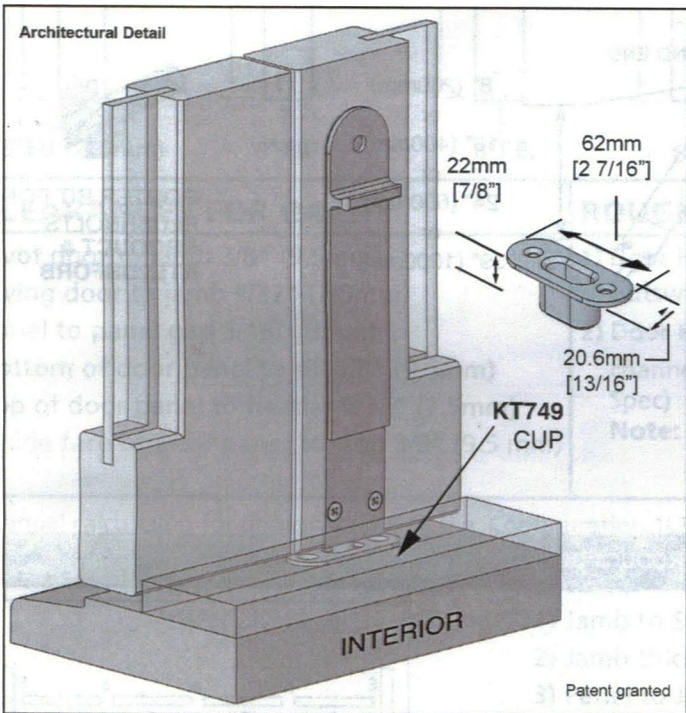

**SYMPHONY
STYLE**

1" (25 mm)
THROW LENGTH
REGARDLESS
OF BOLT LENGTH.

ROUND END

8" (200mm)
or
16" (400mm)
or
24" (600mm)
or
39" (1000mm)

SYMPHONY™

The flush-mounted flushbolts, rounded style and 1" (25mm) throw are designed for use with sliding and folding doors. Symphony™ will resist high winds and is rated to resist a 250kg load in Western Red Cedar and 450kg in Amoor. The bolts are easily installed with a dedicated router bit and are available in three finishes.

Max wind load 450kg (990lb) force

Min door thickness 44.45mm (1-3/4")

Bolt lengths 200/400/600/1000mm
(8" / 16" / 24" / 39")

Throw length 25mm (1")

Finishes Bright Gold Aluminum to match PVD Brass Hardware, P.C. Bronze on Aluminum to match Bronze Hardware, Brushed Aluminum to match Stainless Steel Hardware

Architectural Detail

Symphony™ flushbolt assembly

Machining For Flushbolts (Face Plate)

8" (200mm)	1-13/32" x 7-13/16" (36mm x 198mm)
16" (400mm)	1-13/32" x 15-11/16" (36mm x 398mm)
24" (600mm)	1-13/32" x 23-1/2" (36mm x 597mm)
39" (1000mm)	1-13/32" x 39-3/8" (36mm x 999mm)