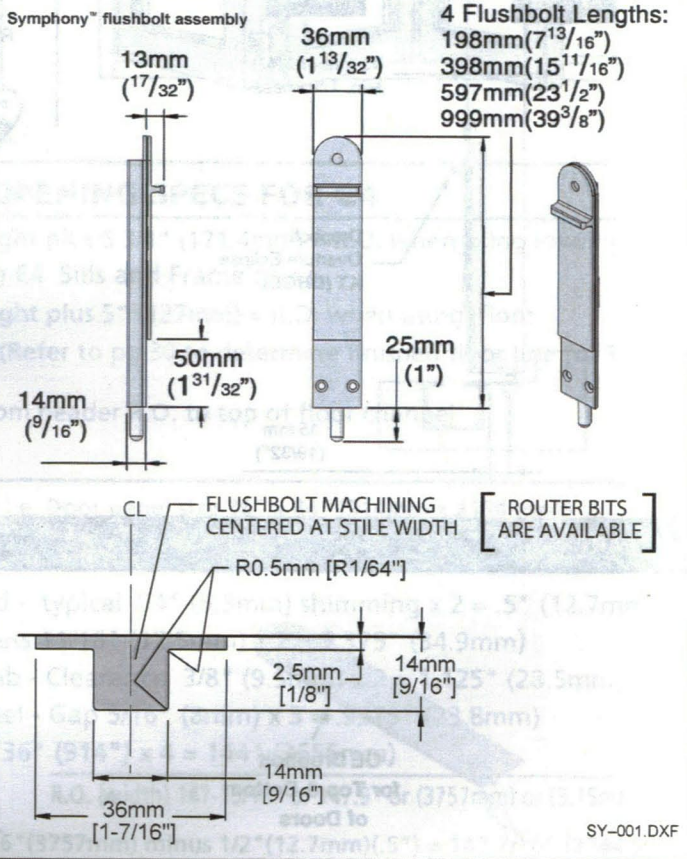

**SYMPHONY
STYLE**

1" (25 mm)
THROW LENGTH
REGARDLESS
OF BOLT LENGTH.

ROUND END

8" (200mm)
or
16" (400mm)
or
24" (600mm)
or
39" (1000mm)

SYMPHONY™

The flush-mounted flushbolts, rounded style and 1" (25mm) throw are designed for use with sliding and folding doors. Symphony™ will resist high winds and is rated to resist a 250kg load in Western Red Cedar and 450kg in Amoor. The bolts are easily installed with a dedicated router bit and are available in three finishes.

Max wind load 450kg (990lb) force

Min door thickness 44.45mm (1-3/4")

Bolt lengths 200/400/600/1000mm
(8" / 16" / 24" / 39")

Throw length 25mm (1")

Finishes Bright Gold Aluminum to match PVD Brass Hardware, P.C. Bronze on Aluminum to match Bronze Hardware, Brushed Aluminum to match Stainless Steel Hardware

Architectural Detail

Symphony™ flushbolt assembly

Machining For Flushbolts (Face Plate)

8" (200mm)	1-13/32" x 7-13/16" (36mm x 198mm)
16" (400mm)	1-13/32" x 15-11/16" (36mm x 398mm)
24" (600mm)	1-13/32" x 23-1/2" (36mm x 597mm)
39" (1000mm)	1-13/32" x 39-3/8" (36mm x 999mm)