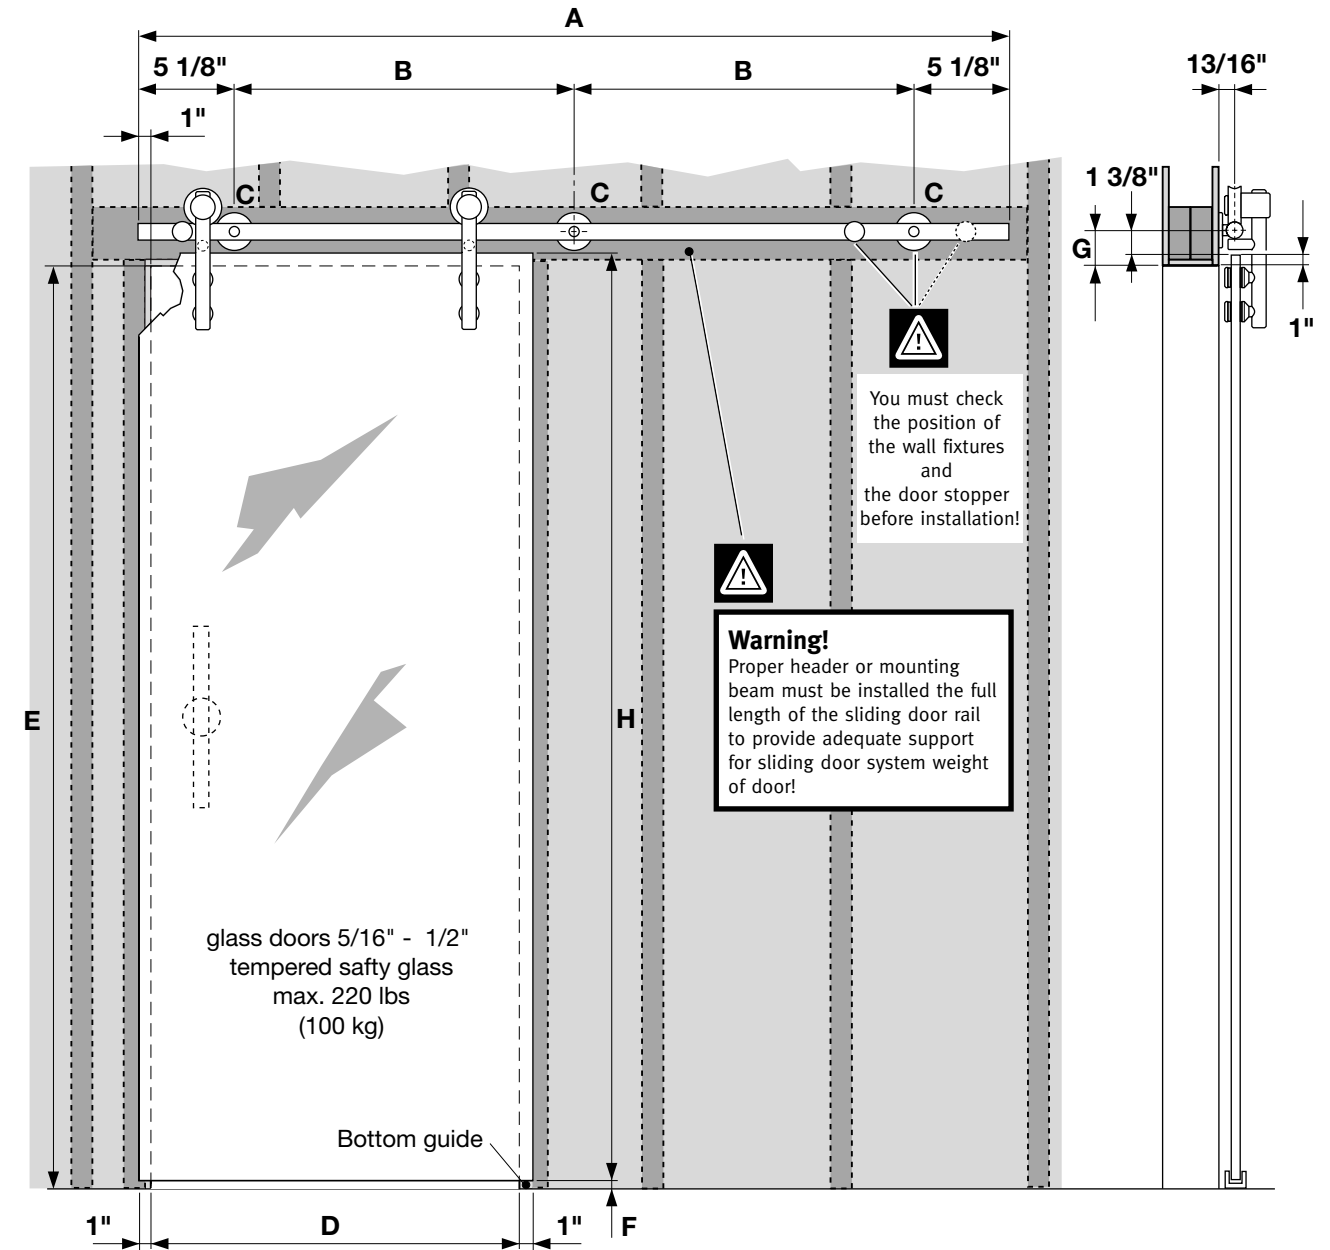

Measure Mark

Visual inspection

Special-tool

2 people required

Measure

Clarify questions

See instructions

Secure

## Sliding door fittings **Unotec Home** for glass doors ( 5/16" - 1/2" thickness )

**Complete-sets** (standard model for 5/16" - 1/2" glass doors )

Set Unotec Home Art. No.	A inch	B inch	C Each	D inch	E max. inch	F inch	G inch	H max. inch (H = E - F + 1")
USU34-1800EF	70 7/8"	30 5/16"	3	29 1/2" - 35 7/16"	98 7/16"	1/4" - 3/8"	2 3/8"	99 1/8"
USU34-2100EF	82 11/16"	24 1/8"	4	35 13/16" - 39 3/8"	98 7/16"	1/4" - 3/8"	2 3/8"	99 1/8"
USU34-2300EF	90 9/16"	26 3/4"	4	39 3/4" - 44 1/16"	98 7/16"	1/4" - 3/8"	2 3/8"	99 1/8"
USU34-2540EF	100"	29 15/16"	4	44 1/2" - 49 3/16"	98 7/16"	1/4" - 3/8"	2 3/8"	99 1/8"