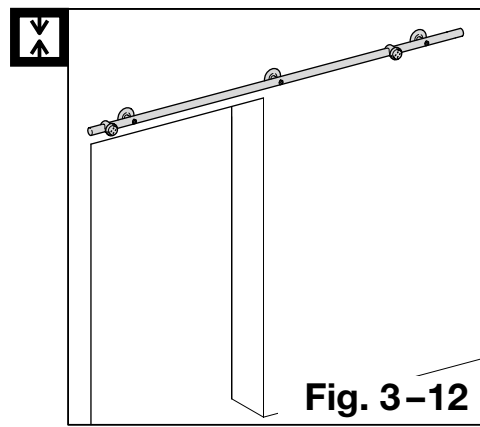

## Sliding door fittings **Unotec Home** for glass doors ( 5/16" - 1/2" thickness )

**Complete-sets** (standard model for 5/16" - 1/2" glass doors )

Set Unotec Home Art. No.	A inch	B inch	C Each	D inch	E max. inch	F inch	G inch	H max. inch (H = E - F + 1")
USU34-1800EF	70 7/8"	30 5/16"	3	29 1/2" - 35 7/16"	98 7/16"	1/4" - 3/8"	2 3/8"	99 1/8"
USU34-2100EF	82 11/16"	24 1/8"	4	35 13/16" - 39 3/8"	98 7/16"	1/4" - 3/8"	2 3/8"	99 1/8"
USU34-2300EF	90 9/16"	26 3/4"	4	39 3/4" - 44 1/16"	98 7/16"	1/4" - 3/8"	2 3/8"	99 1/8"
USU34-2540EF	100"	29 15/16"	4	44 1/2" - 49 3/16"	98 7/16"	1/4" - 3/8"	2 3/8"	99 1/8"

Right to make technical changes reserved - **Dimensions in inches** - Version 04.2008  
© by ABP-Beyerle GmbH

**Beyerle US**

USU34-USA

Fig. 1

Fig. 3-12

Fig. 4,5,6 = 7

Fig. 4

Fig. 5