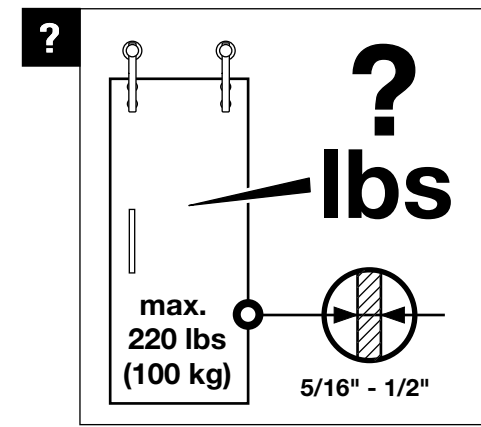

## Sliding door fittings **Unotec Home** for glass doors ( 5/16" - 1/2" thickness )

**Complete-sets** (standard model for 5/16" - 1/2" glass doors )

Set Unotec Home Art. No.	A inch	B inch	C Each	D inch	E max. inch	F inch	G inch	H max. inch (H = E - F + 1")
USU34-1800EF	70 7/8"	30 5/16"	3	29 1/2" - 35 7/16"	98 7/16"	1/4" - 3/8"	2 3/8"	99 1/8"
USU34-2100EF	82 11/16"	24 1/8"	4	35 13/16" - 39 3/8"	98 7/16"	1/4" - 3/8"	2 3/8"	99 1/8"
USU34-2300EF	90 9/16"	26 3/4"	4	39 3/4" - 44 1/16"	98 7/16"	1/4" - 3/8"	2 3/8"	99 1/8"
USU34-2540EF	100"	29 15/16"	4	44 1/2" - 49 3/16"	98 7/16"	1/4" - 3/8"	2 3/8"	99 1/8"

Right to make technical changes reserved - **Dimensions in inches** - Version 04.2008  
© by ABP-Beyerle GmbH

**Beyerle US**

USU34-USA

Fig. 1

Fig. 3-12

Fig. 4,5,6 = 7

Fig. 4

Fig. 5