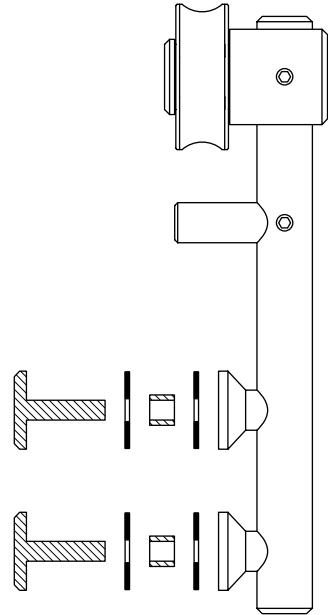

**1** Set sliding door fittings **Unotec Home**

**2** Guide rail

**3** Door stoppers

**5** Wall fixtures

5/16" -18UNC

(without screws and dowels, at construction site)

\* not included in scope of delivery.

**6** Special tool

**7** Bottom guide

(without dowels and screws, at construction site)

**4** Trolley complete

Comply with all general safety regulations when installing the sliding door fittings!

Installation to be completed by qualified licensed contractor.